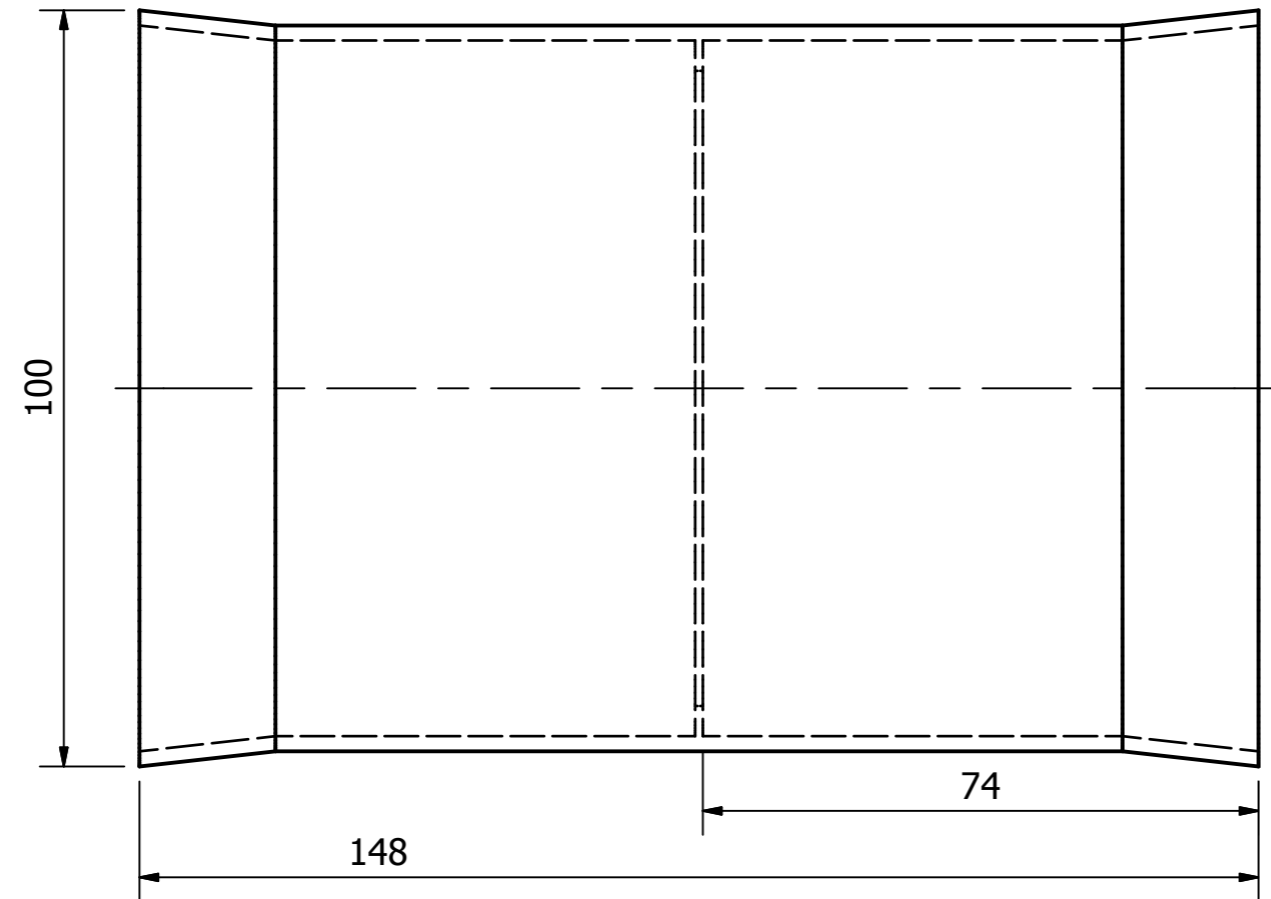

Connection for Uniflexplus+ Duct Ø90mm
(Including rubber sealing)

RAL 9005

Ø92
Ø84

PART NAME				
KS 90 Koppelstuk met afdichtingen Ø90mm				
DRAWING NUMBER VENTILAIR		MATERIAL	REVISION HISTORY	
2005000024		PE	REV	DATE
COLOUR		DATE	DESCRIPTION	
RAL 9005		21-3-2019	BY	
SCALE	PROJ A-A	UNITS	SIZE	DRAWN BY
1 : 1		mm	A3	RND